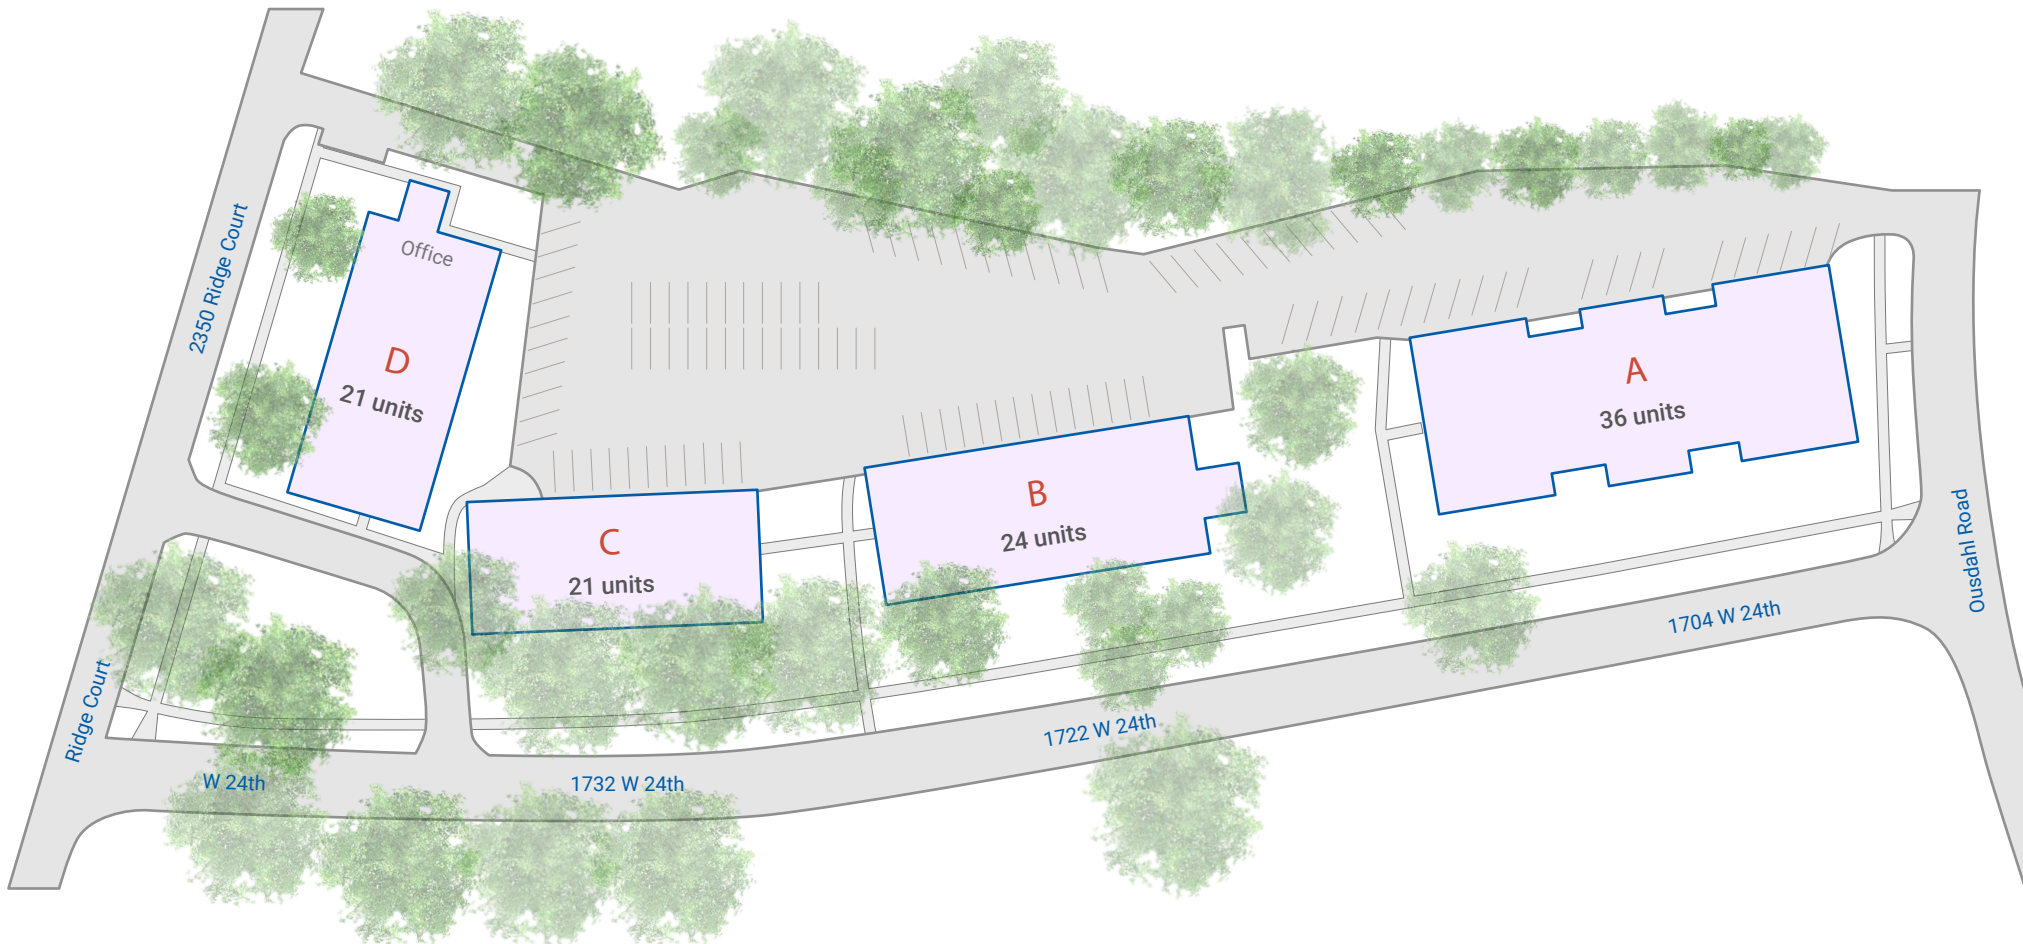

**CAMPUS VIEW**
APARTMENTS

2350 Ridge Court
Lawrence, KS 66046
Phone: (785) 843-6177
www.CampusView.net

CAMPUS VIEW *WEST* APARTMENTS

2350 Ridge Court
Lawrence, KS 66046
Phone: (785) 843-6177
www.CampusView.net